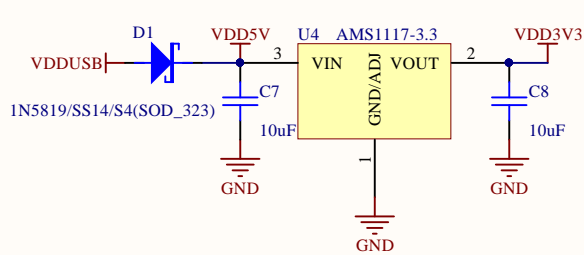

USBTotTTL

AUTO PROGRAM CIRCUIT

DTR	RTS	RST	GPIO0
1	1	1	1
0	0	1	1
1	0	0	1
0	1	1	0

ESP-32S Module

KEY

POWER

GPIO

LED

V1.1
2016/10/10
Ai-Thinker
www.ai-thinker.com

48.26mm

25.4mm

2.5400x4.8260cm