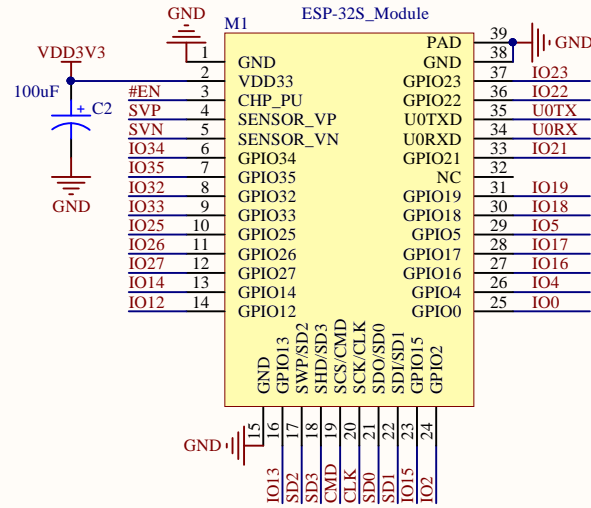

USBTotTTL

AUTO PROGRAM CIRCUIT

DTR	RTS	RST	GPIO0
1	1	1	1
0	0	1	1
1	0	0	1
0	1	1	0

ESP-32S Module

KEY

POWER

GPIO

LED

V1.1
2016/10/10
Ai-Thinker
www.ai-thinker.com

48.26mm

25.4mm

2.5400x4.8260cm