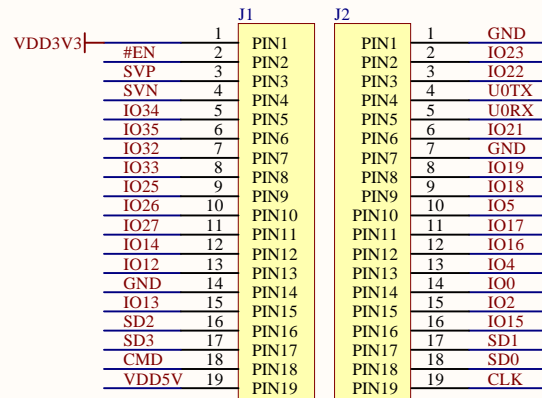

USBTotTTL

AUTO PROGRAM CIRCUIT

DTR	RTS	RST	GPIO0
1	1	1	1
0	0	1	1
1	0	0	1
0	1	1	0

ESP-32S Module

KEY

POWER

GPIO

LED

V1.1
2016/10/10
Ai-Thinker
www.ai-thinker.com

48.26mm

25.4mm

2.5400x4.8260cm