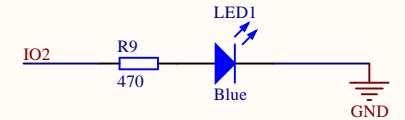

USBTotTTL

AUTO PROGRAM CIRCUIT

DTR	RTS	RST	GPIO0
1	1	1	1
0	0	1	1
1	0	0	1
0	1	1	0

ESP-32S Module

KEY

POWER

GPIO

LED