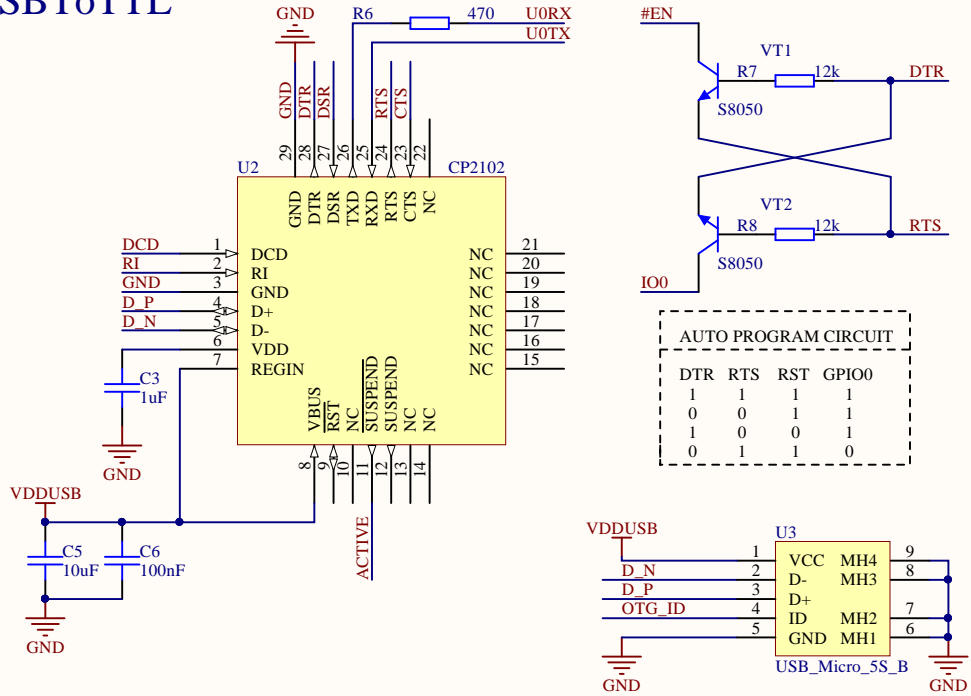

USBTotTTL

AUTO PROGRAM CIRCUIT

DTR	RTS	RST	GPIO0
1	1	1	1
0	0	1	1
1	0	0	1
0	1	1	0

ESP-32S Module

KEY

POWER

GPIO

LED

V1.1
2016/10/10
Ai-Thinker
www.ai-thinker.com

48.26mm

25.4mm

2.5400x4.8260cm